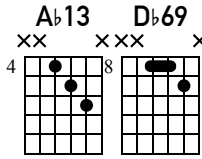

Sample

Joe Pass

A Theme

Musical notation for measures 1-4. The top staff is a treble clef with a key signature of three flats and a 4/4 time signature. The bottom staff is a guitar tablature with strings labeled T, A, B. Measure 1 starts with a barre on the first string. Measure 2 has a slur over the first two strings. Measure 3 has a slur over the first two strings. Measure 4 has a slur over the first two strings.

Musical notation for measures 5-8. The top staff is a treble clef with a key signature of three flats and a 4/4 time signature. The bottom staff is a guitar tablature with strings labeled T, A, B. Measure 5 has a slur over the first two strings. Measure 6 has a slur over the first two strings. Measure 7 has a slur over the first two strings. Measure 8 has a slur over the first two strings.

Musical notation for measures 9-12. The top staff is a treble clef with a key signature of three flats and a 4/4 time signature. The bottom staff is a guitar tablature with strings labeled T, A, B. Measure 9 has a slur over the first two strings. Measure 10 has a slur over the first two strings. Measure 11 has a slur over the first two strings. Measure 12 has a slur over the first two strings.