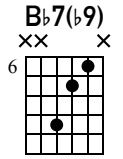

Sample

Joe Pass

A Theme

Musical notation for measures 1-4. The top staff is a treble clef with a key signature of three flats and a 4/4 time signature. The bottom staff is a guitar tablature with strings labeled T, A, B. Measure 1 starts with a barre on the first string. Measure 2 has a slur over the first two strings. Measure 3 has a slur over the first two strings. Measure 4 has a slur over the first two strings.

Musical notation for measures 5-8. The top staff is a treble clef with a key signature of three flats and a 4/4 time signature. The bottom staff is a guitar tablature with strings labeled T, A, B. Measure 5 has a slur over the first two strings. Measure 6 has a slur over the first two strings. Measure 7 has a slur over the first two strings. Measure 8 has a slur over the first two strings.

Musical notation for measures 9-12. The top staff is a treble clef with a key signature of three flats and a 4/4 time signature. The bottom staff is a guitar tablature with strings labeled T, A, B. Measure 9 has a slur over the first two strings. Measure 10 has a slur over the first two strings. Measure 11 has a slur over the first two strings. Measure 12 has a slur over the first two strings.