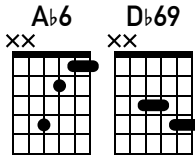

Sample

Joe Pass

A Theme

Musical notation for measures 1-4. The top staff is a treble clef with a key signature of three flats and a 4/4 time signature. The bottom staff is a guitar tablature with strings labeled T, A, B. Measure 1 starts with a barre on the first string. Measure 2 has a slur over the first two strings. Measure 3 has a slur over the first two strings. Measure 4 has a slur over the first two strings.

Musical notation for measures 5-8. The top staff is a treble clef with a key signature of three flats and a 4/4 time signature. The bottom staff is a guitar tablature with strings labeled T, A, B. Measure 5 has a slur over the first two strings. Measure 6 has a slur over the first two strings. Measure 7 has a slur over the first two strings. Measure 8 has a slur over the first two strings.

Musical notation for measures 9-12. The top staff is a treble clef with a key signature of three flats and a 4/4 time signature. The bottom staff is a guitar tablature with strings labeled T, A, B. Measure 9 has a slur over the first two strings. Measure 10 has a slur over the first two strings. Measure 11 has a slur over the first two strings. Measure 12 has a slur over the first two strings.